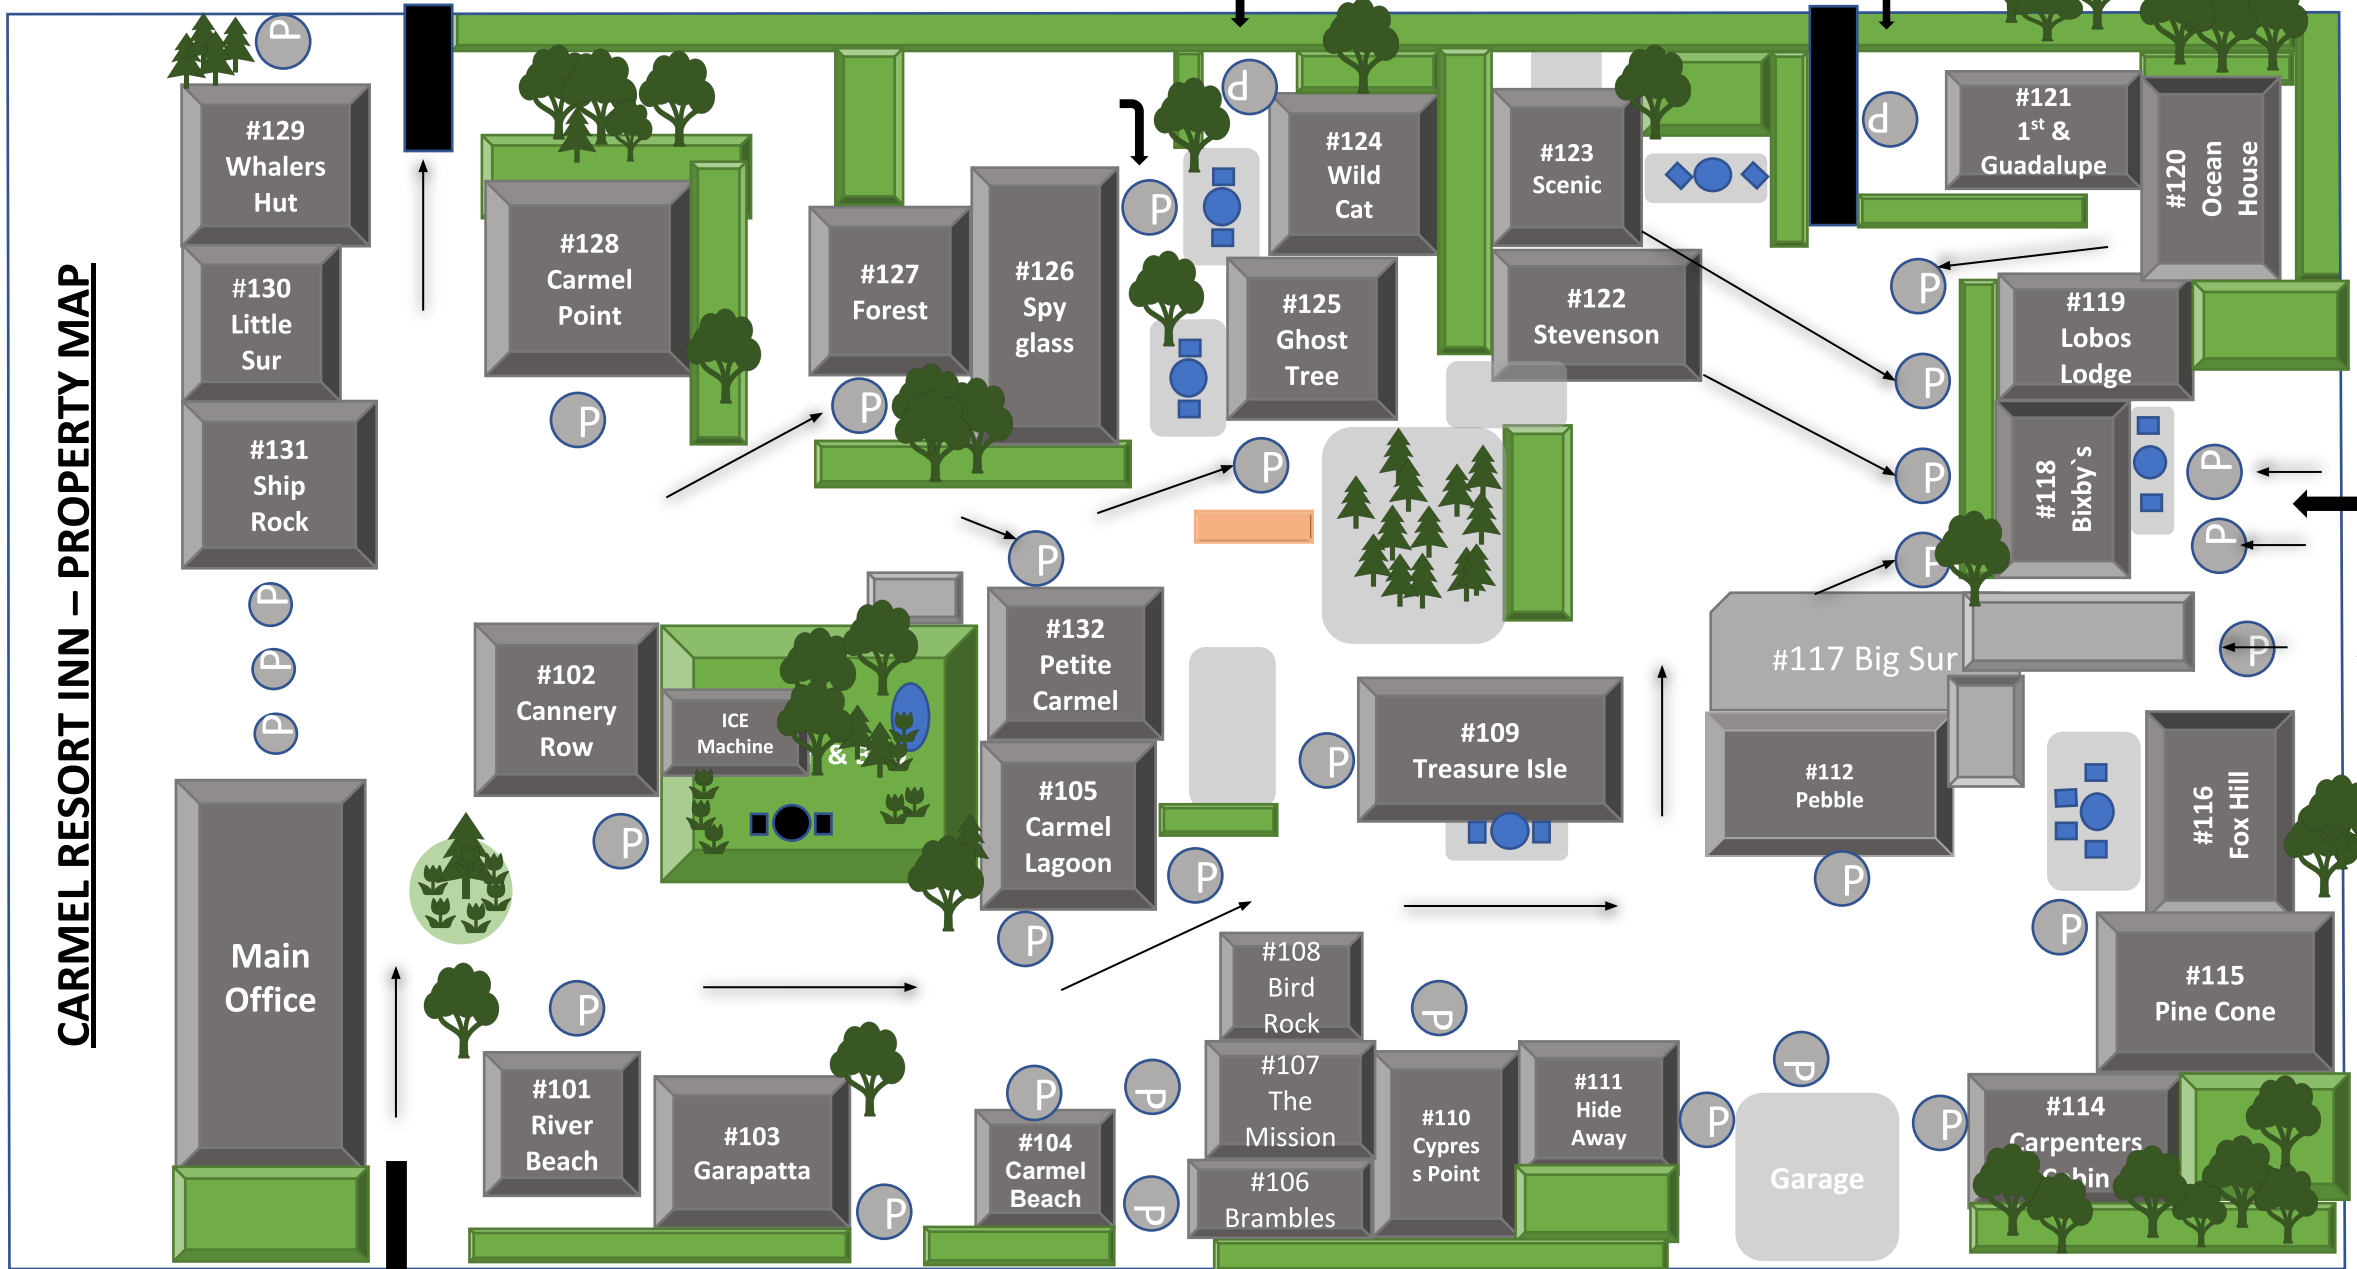

← CARMEL DOWNTOWN

GUADALUPE

GUADALUPE

**CARMEL RESORT INN – PROPERTY MAP**

2nd Ave

1st Ave

1st Ave

← CARMEL DOWNTOWN

CARPENTER ST

CARPENTER ST

#129 Whalers Hut

#130 Little Sur

#131 Ship Rock

#128 Carmel Point

#127 Forest

#126 Spy glass

#125 Ghost Tree

#124 Wild Cat

#123 Scenic

#122 Stevenson

#121 1st & Guadalupe

#120 Ocean House

#119 Lobos Lodge

#118 Bixby's

#107 The Mission

#106 Brambles

#104 Carmel Beach

#103 Garapatta

#101 River Beach

#102 Cannery Row

#132 Petite Carmel

#105 Carmel Lagoon